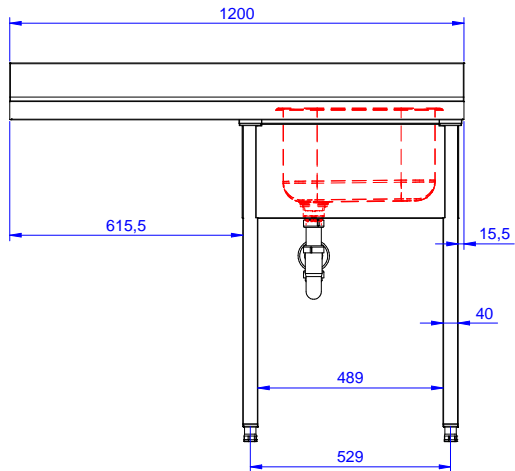

Short Form Specification

Item No. _____

Worktop in 304 AISI stainless steel with front edge h=40mm. Rear upstand h=100mm. N.1 bowl 500x500mm. Front and side covering panels in stainless steel. Rear panel in stainless steel. Square section legs 40x40mm in stainless steel with adjustable feet. An undercounter dishwasher can be placed under the drainer.

Main Features

- Sturdiness, stability and reliability of table accurately tested.

Construction

- Constructed entirely in stainless steel to offer maximum durability.
- Bottom part of drain left free to house an undercounter dishwasher.
- Delivered in knock-down package.
- Wide range of taps are available to suit every need.
- Drainage area suitable for drying operations

Optional Accessories

- Set of 4 wheels (2 with brake) PNC 855150
 d. 100mm for tables and sinks
 (total height on wheels= 993 mm)
- Single plastic drain syphon 1,5 " for work tables with bowl PNC 855306
- Prewash spray Unit, single hole PNC 855315
- Mixer tap with swivel spout 3/4", single hole PNC 855319
- Elbow operated mixer tap with PNC 855322
 spout 3/4", single hole
- Elbow operated mixer tap with PNC 855323
 short spout 3/4", single hole
- Elbow operated tap with PNC 855324
 spray arm and spout, single hole
- HD mixer tap with spray arm PNC 855326
 3/4", single hole
- Maxi reel retractable hose PNC 855327
 spray unit, 6m
- Foot operated mixer tap (hot and cold) with spout 3/4" PNC 855328

APPROVAL: _____

Front

Side

D = Drain

Top

Key Information:

External dimensions, Width:	1200 mm
132933 (ESBD1217L)	
External dimensions, Depth:	700 mm
External dimensions, Height:	900 mm
Upstand Dimensions, Height:	100 mm
Upstand Dimensions, Depth:	13 mm
Upstand Dimensions, Radius:	R=10
Bowls number	1
Bowl dimensions	400X500XH250
Net weight:	ISO 9001 kg