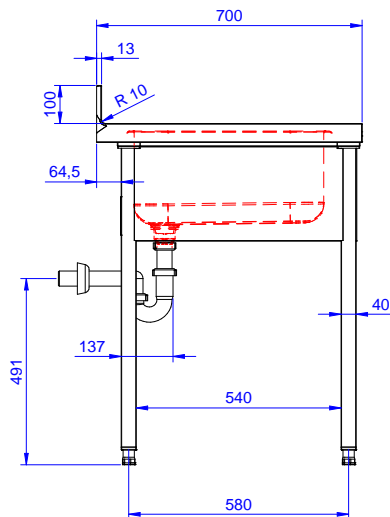

Short Form Specification

Item No. _____

Worktop in 304 AISI stainless steel with front edge h=40mm. Rear upstand h=100mm. N.1 bowl 500x500mm. Front and side covering panels in stainless steel. Rear panel in stainless steel. Square section legs 40x40mm in stainless steel with adjustable feet. An undercounter dishwasher can be placed under the drainer.

Main Features

- Sturdiness, stability and reliability of table accurately tested.

Construction

- Constructed entirely in stainless steel to offer maximum durability.
- Bottom part of drain left free to house an undercounter dishwasher.
- Delivered in knock-down package.
- Wide range of taps are available to suit every need.
- Drainage area suitable for drying operations

Optional Accessories

- Set of 4 wheels (2 with brake) PNC 855150
 d. 100mm for tables and sinks
 (total height on wheels= 993 mm)
- Single plastic drain syphon 1,5 " for work tables with bowl PNC 855306
- Prewash spray Unit, single hole PNC 855315
- Mixer tap with swivel spout 3/4", single hole PNC 855319
- Elbow operated mixer tap with PNC 855322
 spout 3/4", single hole
- Elbow operated mixer tap with PNC 855323
 short spout 3/4", single hole
- Elbow operated tap with PNC 855324
 spray arm and spout, single hole
- HD mixer tap with spray arm PNC 855326
 3/4", single hole
- Maxi reel retractable hose PNC 855327
 spray unit, 6m
- Foot operated mixer tap (hot and cold) with spout 3/4" PNC 855328

APPROVAL: _____

Front

Side

D = Drain

Top

Key Information:

External dimensions, Width:	1200 mm
132933 (ESBD1217L)	
External dimensions, Depth:	700 mm
External dimensions, Height:	900 mm
Upstand Dimensions, Height:	100 mm
Upstand Dimensions, Depth:	13 mm
Upstand Dimensions, Radius:	R=10
Bowls number	1
Bowl dimensions	400X500XH250
Net weight:	ISO 9001 kg