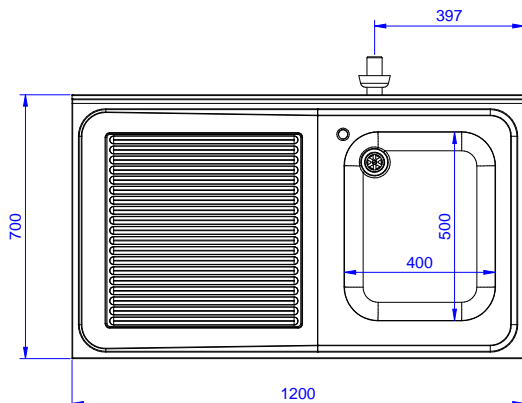

Short Form Specification

Item No. _____

Worktop in 304 AISI stainless steel with front edge h=40mm. Rear upstand h=100mm. N.1 bowl 500x500mm. Front and side covering panels in stainless steel. Rear panel in stainless steel. Square section legs 40x40mm in stainless steel with adjustable feet. An undercounter dishwasher can be placed under the drainer.

Optional Accessories

- Set of 4 wheels (2 with brake) PNC 855150
 d. 100mm for tables and sinks
 (total height on wheels= 993 mm)
- Single plastic drain syphon 1,5 " for work tables with bowl PNC 855306
- Prewash spray Unit, single hole PNC 855315
- Mixer tap with swivel spout 3/4", single hole PNC 855319
- Elbow operated mixer tap with PNC 855322
 spout 3/4", single hole
- Elbow operated mixer tap with PNC 855323
 short spout 3/4", single hole
- Elbow operated tap with PNC 855324
 spray arm and spout, single hole
- HD mixer tap with spray arm PNC 855326
 3/4", single hole
- Maxi reel retractable hose PNC 855327
 spray unit, 6m
- Foot operated mixer tap (hot and cold) with spout 3/4" PNC 855328

APPROVAL: _____

Front

Side

D = Drain

Top

Key Information:

External dimensions, Width:	1200 mm
132933 (ESBD1217L)	
External dimensions, Depth:	700 mm
External dimensions, Height:	900 mm
Upstand Dimensions, Height:	100 mm
Upstand Dimensions, Depth:	13 mm
Upstand Dimensions, Radius:	R=10
Bowls number	1
Bowl dimensions	400X500XH250
Net weight:	ISO 9001 kg